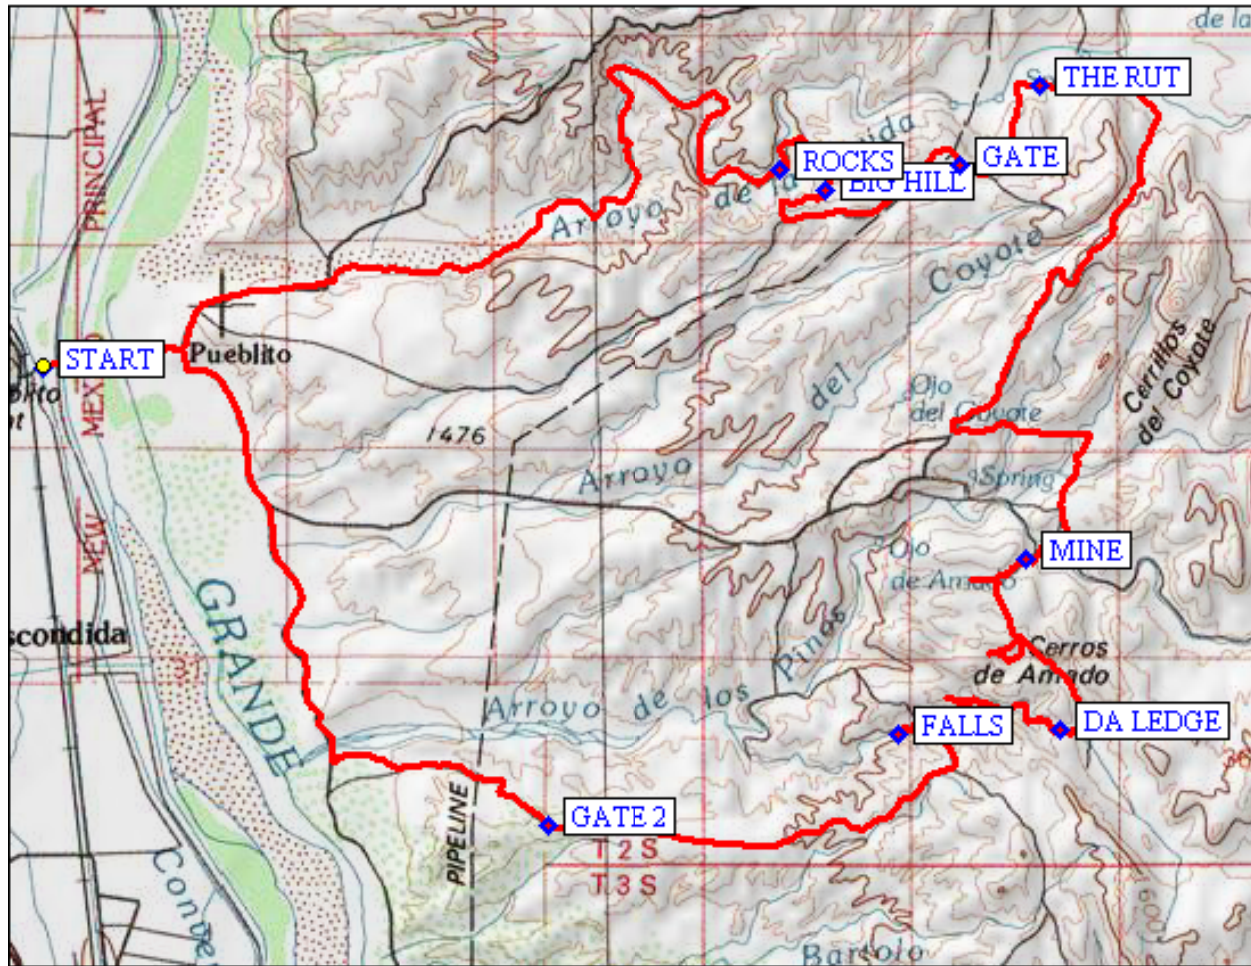

High Desert Cruisers: Gordy Hill Run

TN
MN
10°

Map created with TOPO!® ©2003 National Geographic (www.nationalgeographic.com/topo)